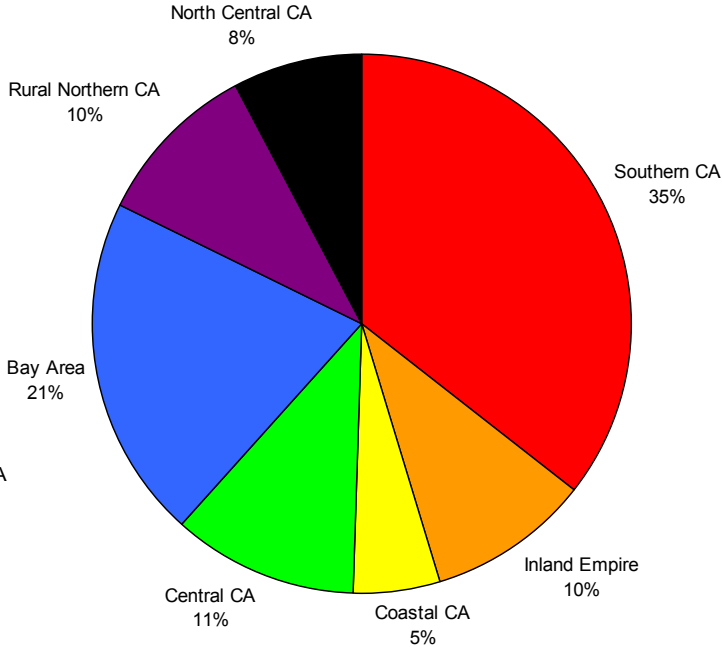

California Domestic Violence Shelter-based Programs Statistics 2002

During 2002, shelter-based domestic violence programs provided a comprehensive range of services for victims of intimate partner violence and their children throughout California.

SCCBW recently collected voluntary reports on services provided by CA shelter-based domestic violence programs.

With over 90% of the 102 Office of Criminal Justice Planning or Department of Health Services funded agencies responding, programs received 267,984 hotline calls and provided a range of services to 149,358 adult victims and 61,969 children totaling 663,968 in shelter bed nights. California DV Shelter-based agencies also reported serving 233,581 victims in their Outreach programs.

**Domestic Violence Hotline Calls
Total Reported for California in 2002: 267,984**

**Shelter Bed Nights
Total Reported for California in 2002: 663,968**

The following pages show graphs depicting the percentage of the total number served by region. See Key on page 9.