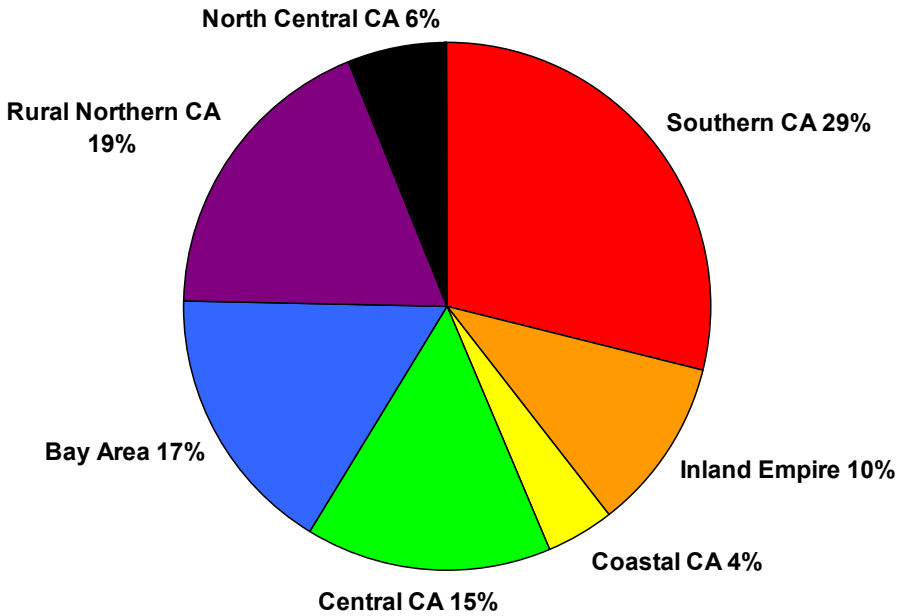

Domestic Violence Services - Child/Teen
Total Reported for California in 2002: 61,969