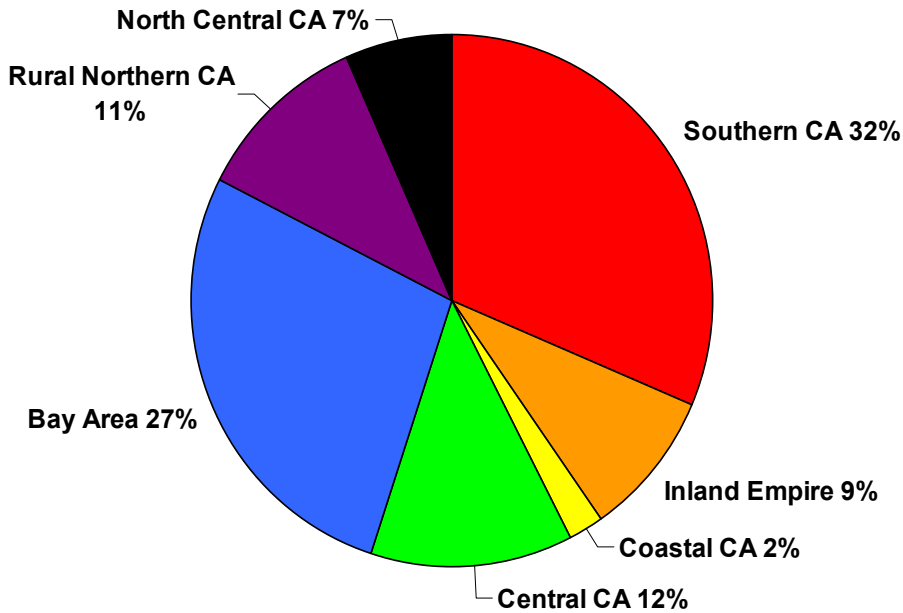

SCCBW recently collected voluntary reports on services provided by CA shelter-based domestic violence programs.

With over 90% of the 102 Office of Criminal Justice Planning or Department of Health Services funded agencies responding, programs received 267,984 hotline calls and provided a range of services to 149,358 adult victims and 61,969 children totaling 663,968 in shelter bed nights. California DV Shelter-based agencies also reported serving 233,581 victims in their Outreach programs.

**Domestic Violence Hotline Calls  
Total Reported for California in 2002: 267,984**

**Shelter Bed Nights  
Total Reported for California in 2002: 663,968**

The following pages show graphs depicting the percentage of the total number served by region. See Key on page 9.

**Domestic Violence Services - Child/Teen**  
Total Reported for California in 2002: 61,969

**Domestic Violence Services - Adults**  
Total Reported for California in 2002: 149,358

**KEY**

**Bay Area**  
*Includes Counties:*

**Southern California**  
*Includes Counties:*

Los Angeles	
Orange	
San Diego	
Ventura	