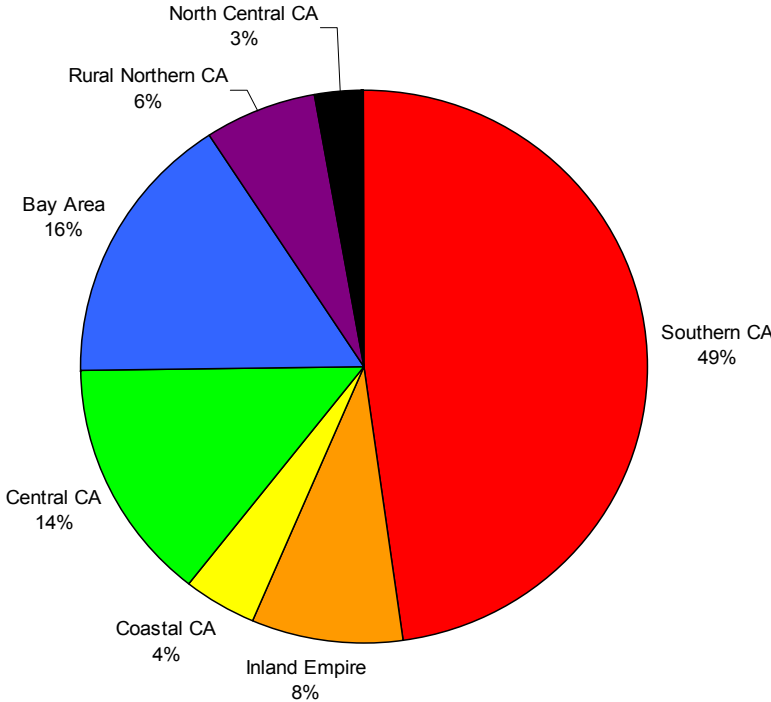

California Domestic Violence Shelter-based Programs Statistics 2002

During 2002, shelter-based domestic violence programs provided a comprehensive range of services for victims of intimate partner violence and their children throughout California.

SCCBW recently collected voluntary reports on services provided by CA shelter-based domestic violence programs.

With over 90% of the 102 Office of Criminal Justice Planning or Department of Health Services funded agencies responding, programs received 267,984 hotline calls and provided a range of services to 149,358 adult victims and 61,969 children totaling 663,968 in shelter bed nights. California DV Shelter-based agencies also reported serving 233,581 victims in their Outreach programs.

**Domestic Violence Hotline Calls
Total Reported for California in 2002: 267,984**

**Shelter Bed Nights
Total Reported for California in 2002: 663,968**

The following pages show graphs depicting the percentage of the total number served by region. See Key on page 9.